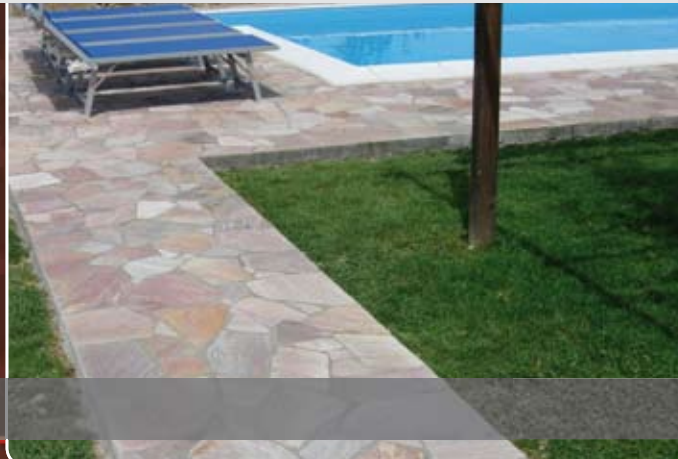

QUARZITE VIOLA DIAMANTE - DIAMOND PURPLE QUARTZITE