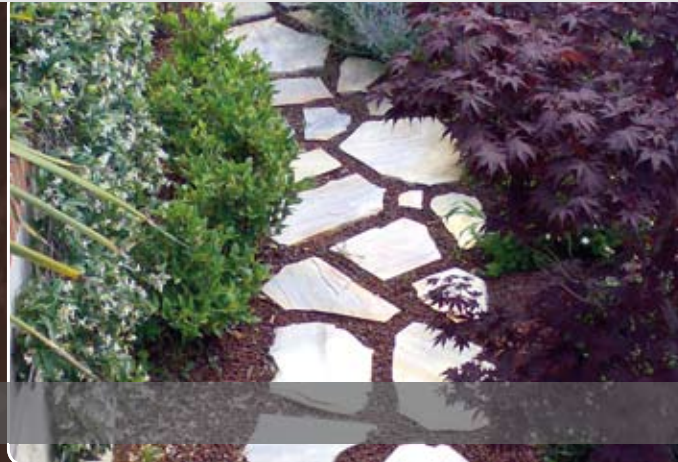

QUARZITE GIALLA - YELLOW QUARTZITE